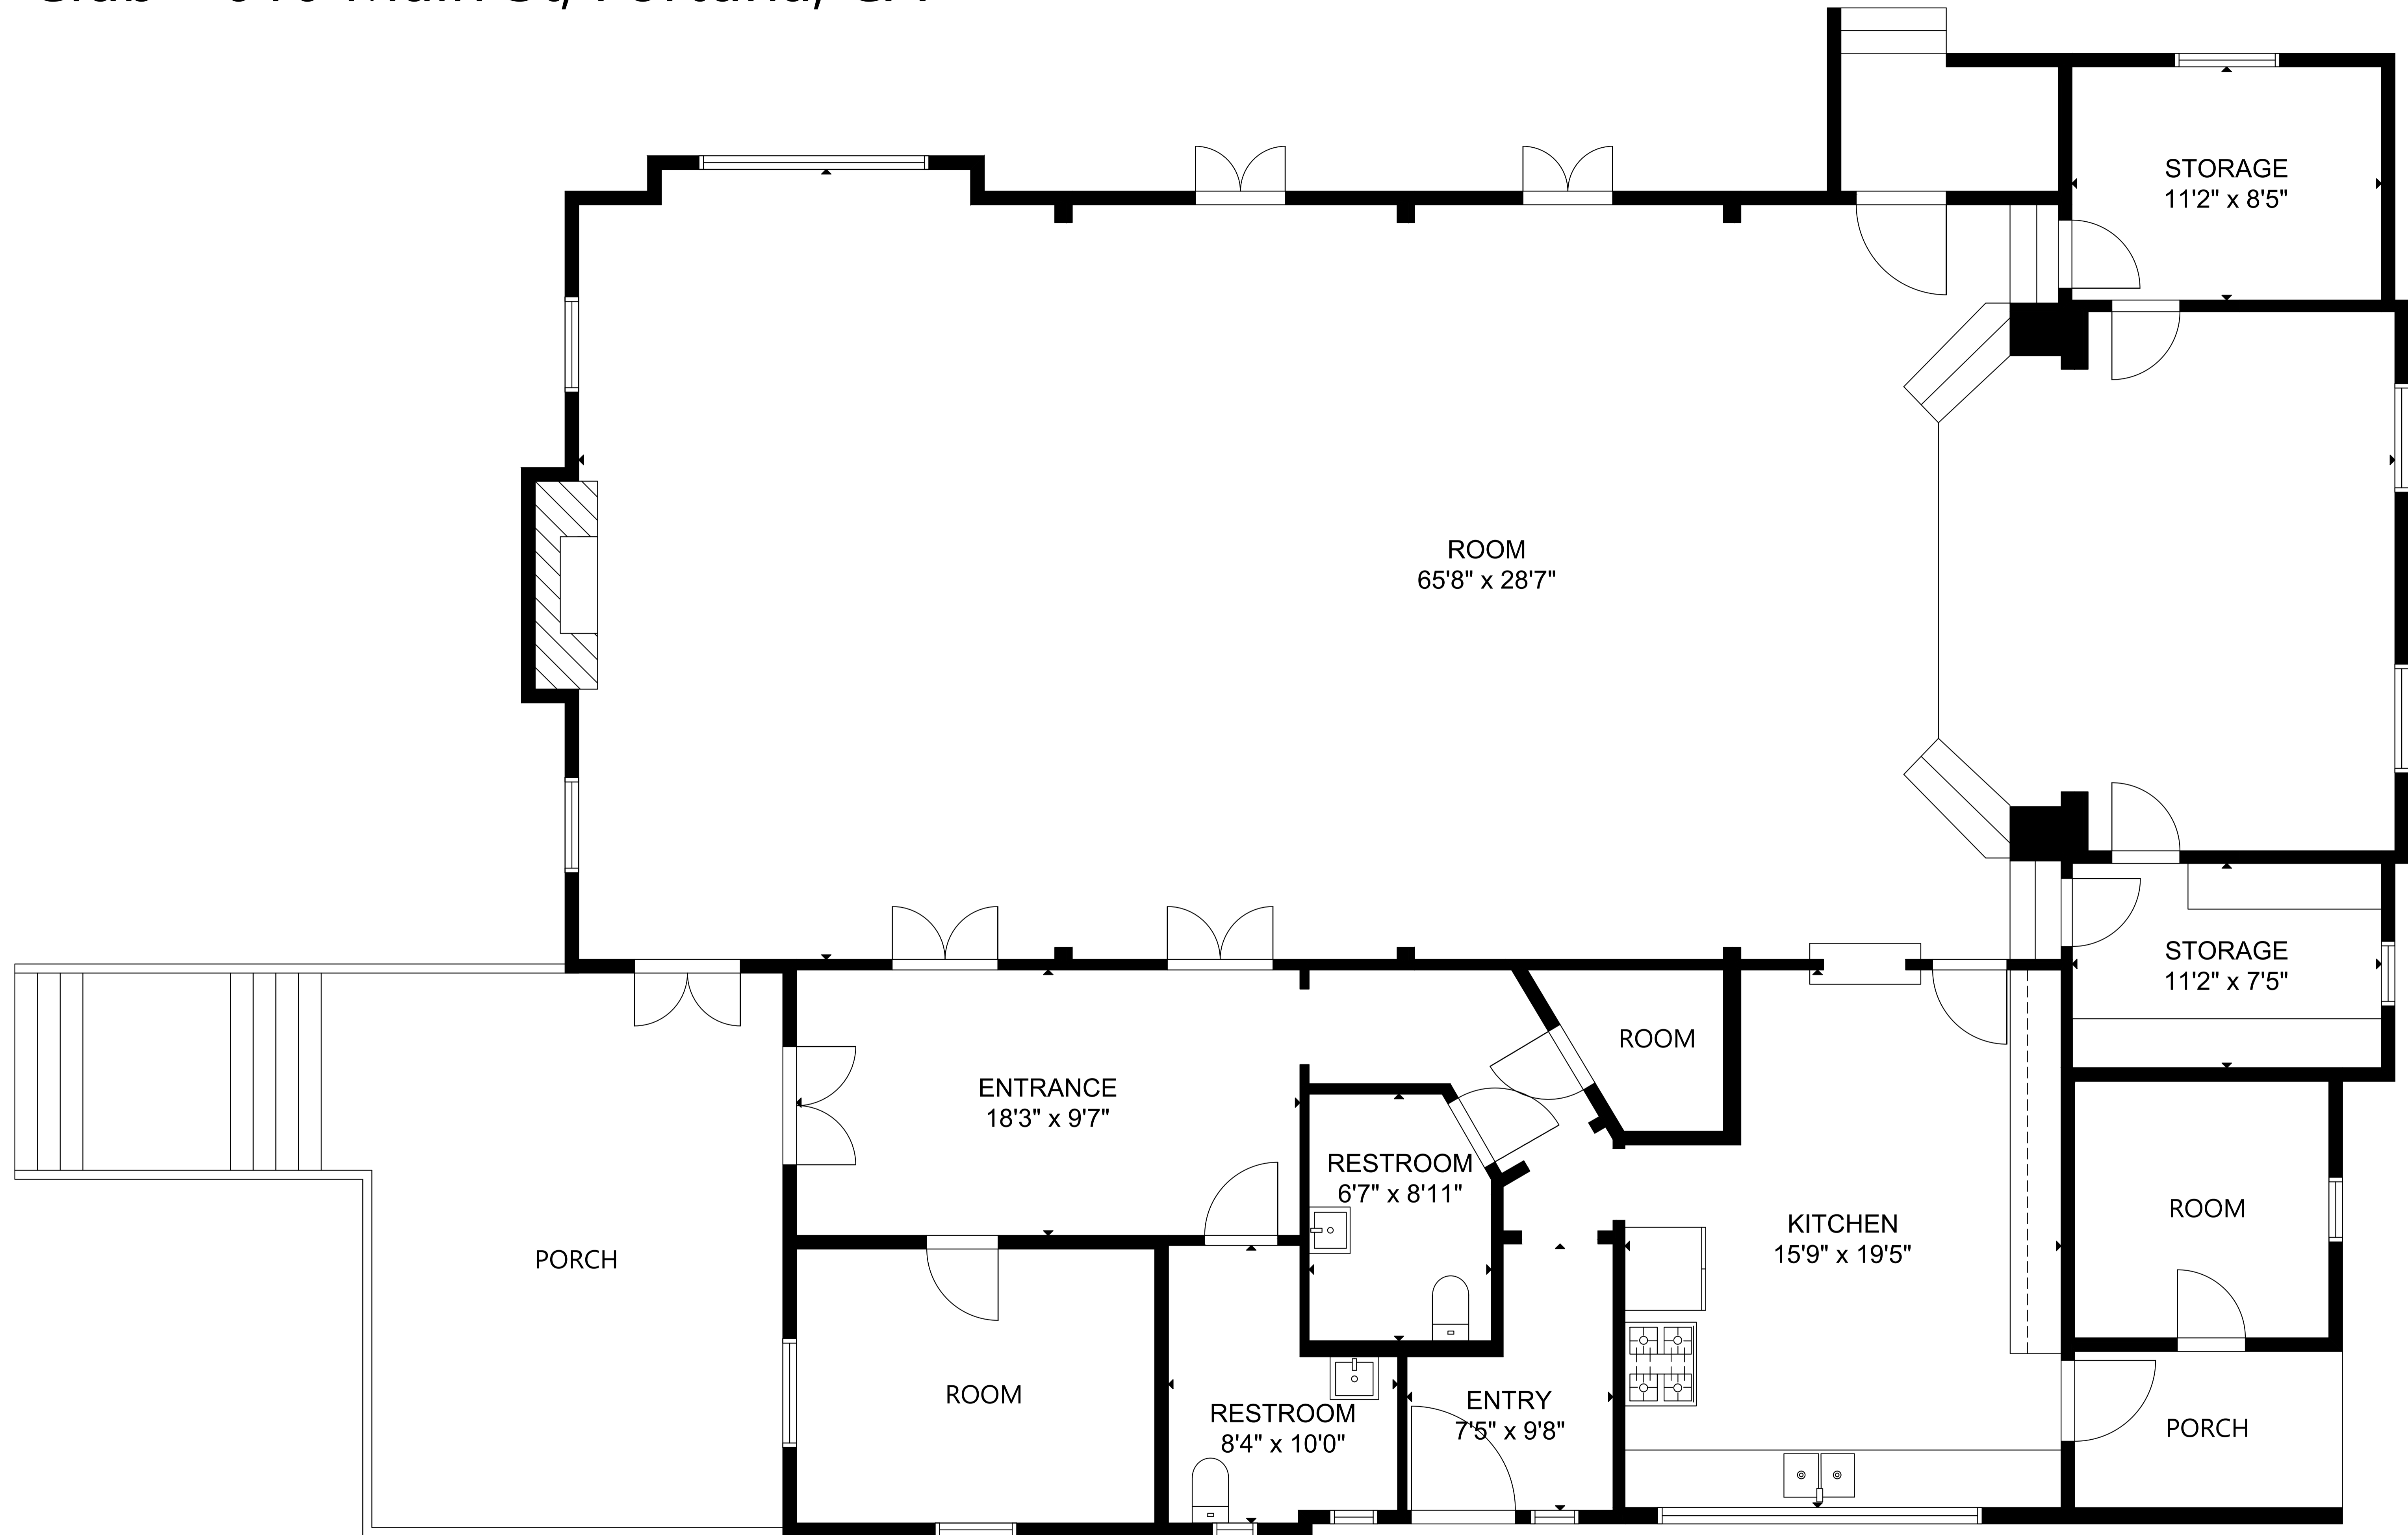

# Monday Club - 610 Main St, Fortuna, CA

FLOOR 1

GROSS INTERNAL AREA  
TOTAL: 2,928 sq ft  
FLOOR 1: 2,928 sq ft  
SIZE AND DIMENSIONS ARE APPROXIMATE, ACTUAL MAY VARY.